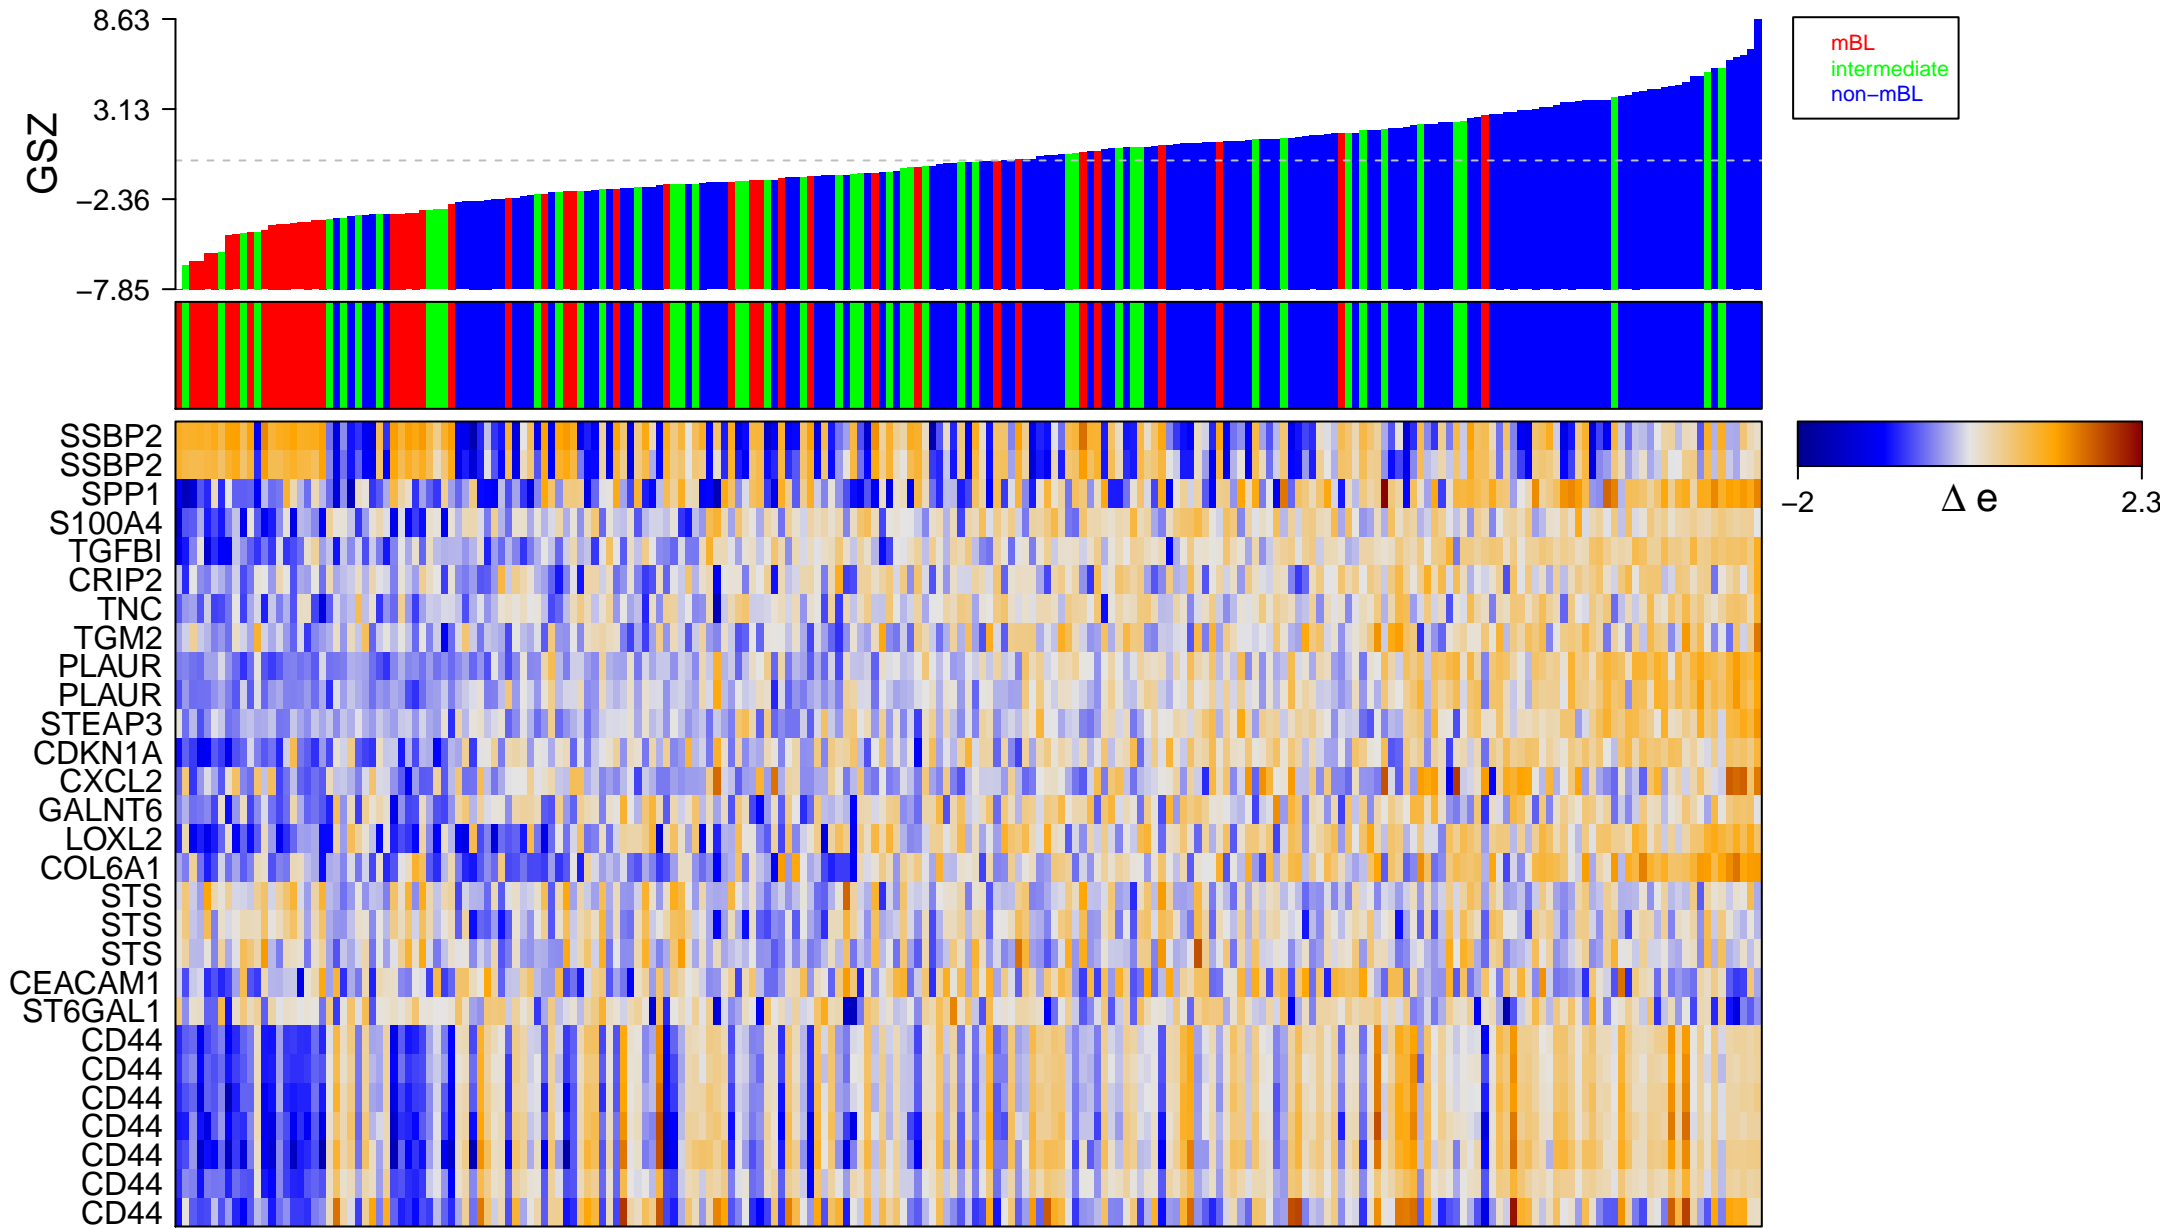

# HUANG\_FOXA2\_TARGETS\_DN

# HUANG\_FOXA2\_TARGETS\_DN

■ on  
■ -  
□ off