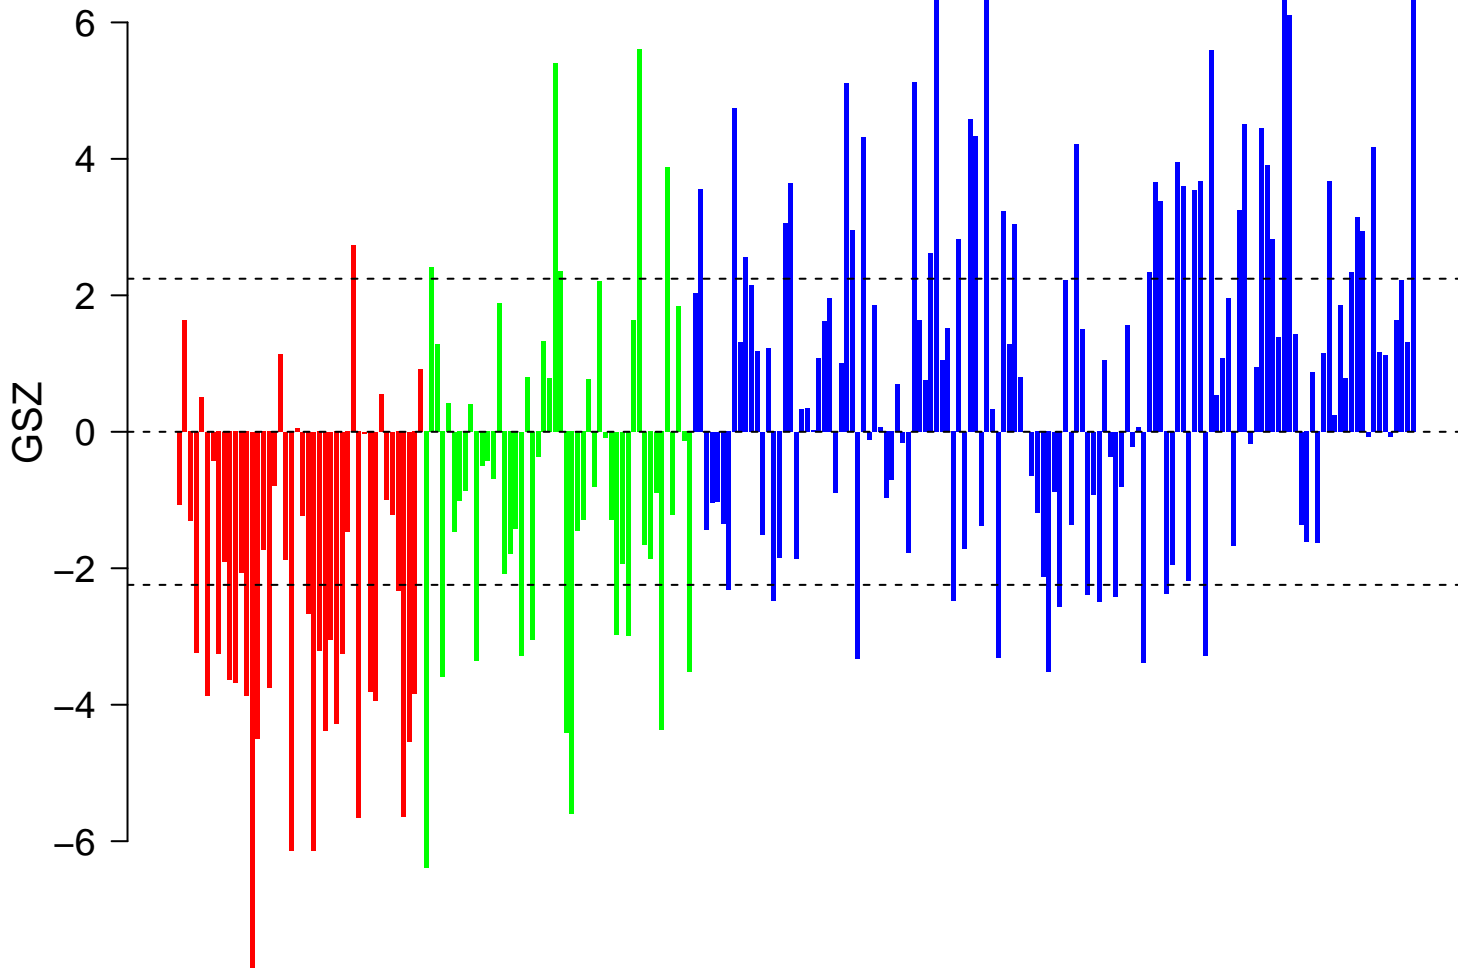

# HUANG\_FOXA2\_TARGETS\_DN

■ on  
■ -  
□ off